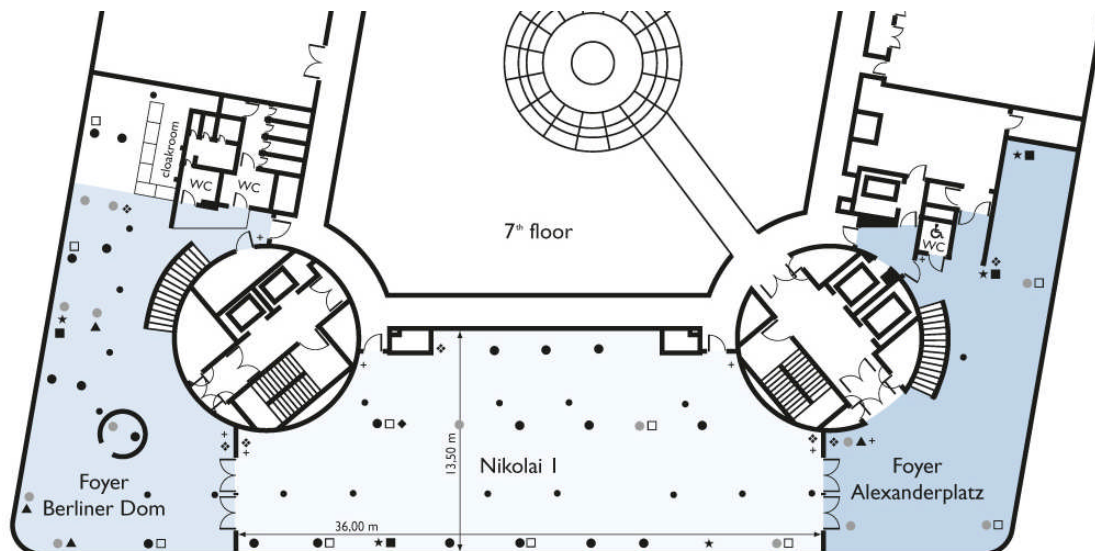

# DomLounge – event location with panoramic views

DomLounge		Banquet	Square	Classroom	Theatre	U-shape	Reception	Room size in sq.m.	Room length in metres	Room width in metres	Room height in metres	Door width in metres	Door height in metres
7th floor	Nikolai 1	200	-	128	200	-	300	401	23,20–36,00	13,50	2,50	2,00	2,26
	Foyer Berliner Dom	70	-	-	-	-	120	243	22,80	12,60	2,50	2,00	2,20
	Foyer Alexanderplatz	60	-	-	-	-	90	202	25,00	8,70	5,92	2,00	2,20
8th floor Gallery	Nikolai 2	70	32	56	100	30	100	115	10,65–17,95	8,40	2,80	1,95	2,50
	Nikolai 3	70	32	64	100	30	100	127	12,40–17,90	8,40	2,80	1,95	2,50
	Nikolai 2+3	140	62	120	200	60	200	242	23,20–36,00	8,40	2,80	1,95	2,50
	Spree	30	20	24	45	18	50	53	7,15–8,50	6,30	2,80	1,00	2,26
	Alex	30	20	24	48	18	50	57	5,10–7,60	5,70–8,00	2,80	1,00	2,26
	Foyer Alex	-	-	-	-	-	20	39	2,15–8,35	3,07–8,10	2,80	1,20	2,70
	Foyer Museumsinsel	-	-	-	-	-	60	152	18,50	4,70–9,80	2,80	2,00	2,20

- Key
- 2 x double sockets
  - 2 x double data sockets
  - 2 x double sockets
  - ◆ Audio input
  - + Single socket
  - ★ Double socket
  - ✦ 32 Ampere 3 phase power supply
  - Aerial socket
  - Data socket
  - ▲ Double data socket
  - ✱ Built-in beamer
  - Pillar

Karl-Liebknecht-Strasse