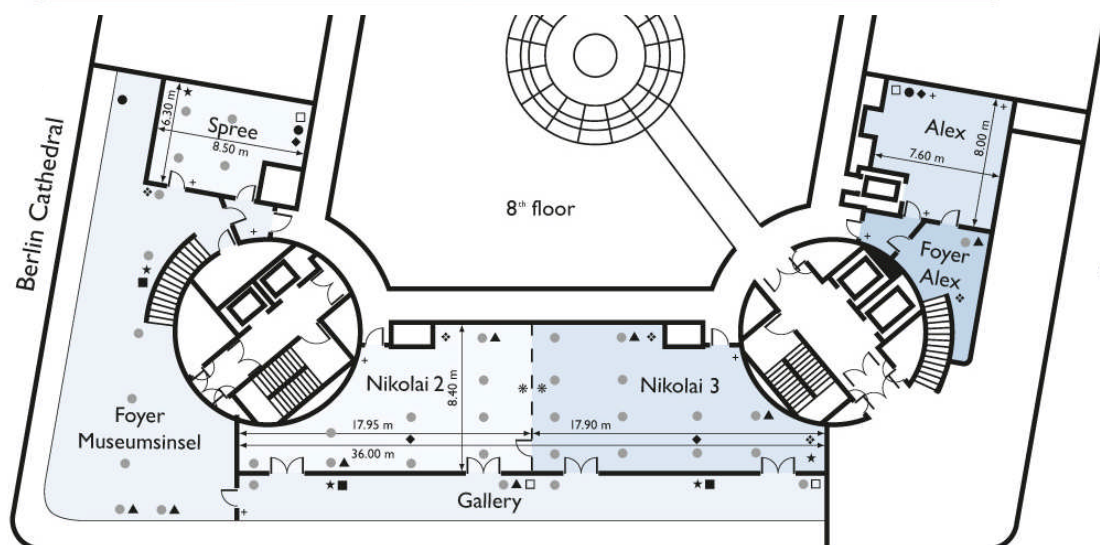

# DomLounge – event location with panoramic views

DomLounge		Banquet	Square	Classroom	Theatre	U-shape	Reception	Room size in sq.m.	Room length in metres	Room width in metres	Room height in metres	Door width in metres	Door height in metres
7th floor	Nikolai 1	200	-	128	200	-	300	401	23,20–36,00	13,50	2,50	2,00	2,26
	Foyer Berliner Dom	70	-	-	-	-	120	243	22,80	12,60	2,50	2,00	2,20
	Foyer Alexanderplatz	60	-	-	-	-	90	202	25,00	8,70	5,92	2,00	2,20
8th floor Gallery	Nikolai 2	70	32	56	100	30	100	115	10,65–17,95	8,40	2,80	1,95	2,50
	Nikolai 3	70	32	64	100	30	100	127	12,40–17,90	8,40	2,80	1,95	2,50
	Nikolai 2+3	140	62	120	200	60	200	242	23,20–36,00	8,40	2,80	1,95	2,50
	Spree	30	20	24	45	18	50	53	7,15–8,50	6,30	2,80	1,00	2,26
	Alex	30	20	24	48	18	50	57	5,10–7,60	5,70–8,00	2,80	1,00	2,26
	Foyer Alex	-	-	-	-	-	20	39	2,15–8,35	3,07–8,10	2,80	1,20	2,70
	Foyer Museumsinsel	-	-	-	-	-	60	152	18,50	4,70–9,80	2,80	2,00	2,20

- Key
- 2 x double sockets
  - 2 x double data sockets
  - 2 x double sockets
  - ◆ Audio input
  - + Single socket
  - ★ Double socket
  - ✦ 32 Ampere 3 phase power supply
  - Aerial socket
  - Data socket
  - ▲ Double data socket
  - ✱ Built-in beamer
  - Pillar

Karl-Liebknecht-Strasse