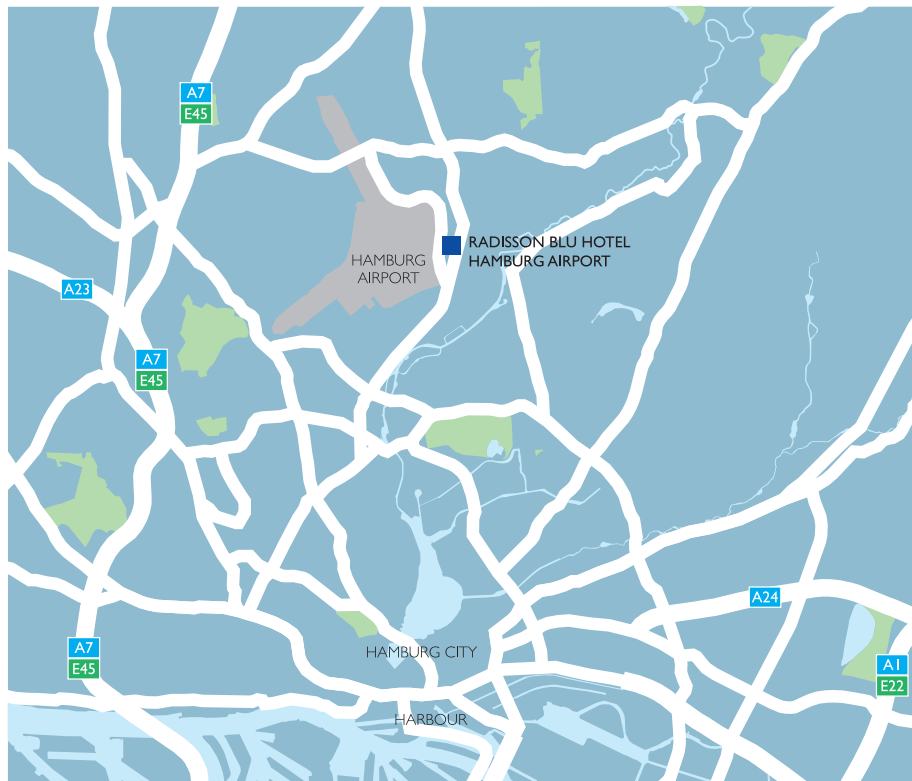

Driving directions to Radisson Blu Hotel Hamburg Airport

Location

Radisson Blu Hotel Hamburg Airport is located directly opposite terminals 1 and 2 and the Airport Plaza. The airport belongs to the district of Fulsbüttel and is located only 9 km from the city center. All shops and cultural activities of Hamburg city can be reached quickly and conveniently.

Arriving by plane

If you arrive by plane, there are only 100 meters between the terminals and the entrance of the hotel. You will see the impressive building when leaving the terminal.

Arriving by car

From Schleswig Holstein / north-west you can reach us via the A7 motorway. Exit at junction 23 Schnelsen Nord. The airport is signposted throughout Hamburg. Follow the signs. At the airport the hotel is located directly opposite terminals 1 and 2.

East/nord- east from Mecklenburg Vorpommern and Schleswig Holstein, you can reach us via motorway A1 and A24. The A1 crosses the A24 at junction Hamburg Ost. Follow the A24 towards center or Hamburg Horn. Leave the A24 motorway at the Horner traffic circle and follow the airport signs. At the airport the hotel is located directly opposite terminals 1 and 2.

From west and south from Niedersachsen, you can reach us via the A7 motorway. Exit at junction 23 Schnelsen Nord. The airport is signposted throughout Hamburg. Follow the signs. At the airport, the hotel is located directly opposite terminals 1 and 2.